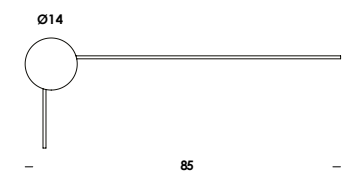

elementi singoli per controparete-controsoffitto / single elements for false wall-ceiling

finiture/finishes codice/code prezzo/price

frammenti di multiplo 12-24/sp
rettangolo aperto - diffusore Ø10
open rectangle - diffuser Ø10
G9 max 40w - 230V

download

nero - bianco-latte/black - opal	sp00964	•
ottone grezzo - bianco - bianco-latte raw brass - white - opal	sp00965	•
ottone grezzo - nero - bianco-latte raw brass - black - opal	sp00966	•

frammenti di multiplo 12-40/sp
rettangolo aperto - diffusore Ø10
open rectangle - diffuser Ø10
G9 max 40w - 230V

download

nero - bianco-latte/black - opal	sp01166	•
ottone grezzo - bianco - bianco-latte raw brass - white - opal	sp01164	•
ottone grezzo - nero - bianco-latte raw brass - black - opal	sp01165	•

il diffusore Ø10 include lampada led cod. lamled140 - 4w 350lm 3000K
diffuser Ø10 includes led lamp code lamled140 - 4w 350lm 3000K

frammenti di multiplo 20-40/sp
rettangolo aperto - diffusore Ø14
open rectangle - diffuser Ø14
G9 max 40w - 230V

download

nero - bianco-latte/black - opal	sp00970	•
ottone grezzo - bianco - bianco-latte raw brass - white - opal	sp00971	•
ottone grezzo - nero - bianco-latte raw brass - black - opal	sp00972	•

frammenti di multiplo 20-80/sp
rettangolo aperto - diffusore Ø14
open rectangle - diffuser Ø14
G9 max 40w - 230V

download

nero - bianco-latte/black - opal	sp00988	•
ottone grezzo - bianco - bianco-latte raw brass - white - opal	sp00986	•
ottone grezzo - nero - bianco-latte raw brass - black - opal	sp00987	•

il diffusore Ø14 include lampada led cod. lamled120 - 7w 600lm 3000K
diffuser Ø14 includes led lamp code lamled120 - 7w 600lm 3000K