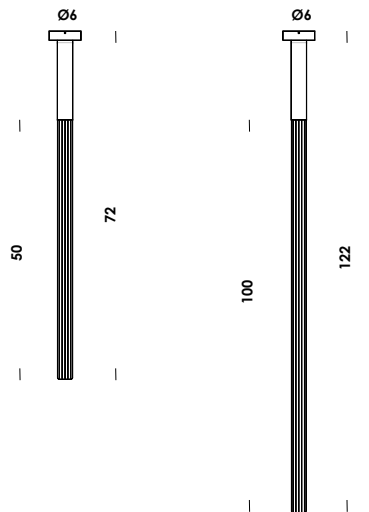

t.30 TUBE 50/pl ceiling
dim triac
E27 max 60w - 230V

download

istruzioni
instructions

3D

data
sheet

t.30 TUBE 100/pl ceiling
E27 max 60w - 230V

download

istruzioni
instructions

3D

data
sheet

finiture/finishes	codice/code	prezzo/price
totalwhite	pl02075	•
totalblack	pl02076	•
ottone grezzo - raw brass	pl02077	•

inclusa lampada tubolare vetro pyrex rigato clear led dim / included
clear dim led ribbed pyrex glass tubular lamp - E27 - 4w 330lm 2700K

finiture/finishes	codice/code	prezzo/price
totalwhite	pl02078	•
totalblack	pl02079	•
ottone grezzo - raw brass	pl02080	•

inclusa lampada tubolare vetro pyrex rigato clear led / included
clear led ribbed pyrex glass tubular lamp - E27 - 6,5w 650lm 2700K