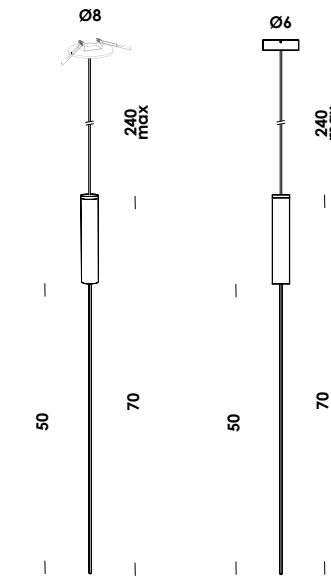

t.30 2026

versione incasso
recessed version