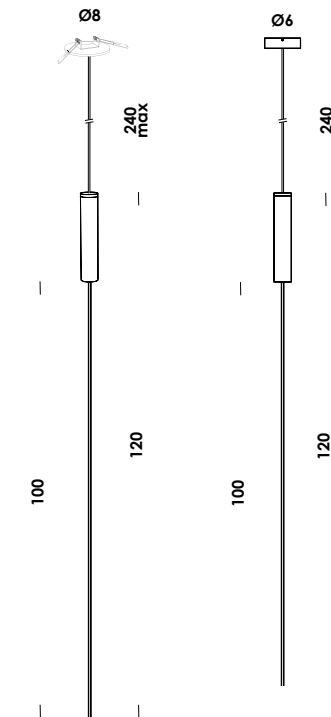

t.30 FILAMENT 50/so suspension
dim triac
long-lasting leds - up to 35.000h
4w 330lm 2700K - 230V

download

[Istruzioni](#)
instructions

[3D](#)

[data sheet](#)

finiture/finishes	codice/code	prezzo/price
totalwhite	so03705	
totalblack	so03706	
ottone grezzo - cavo nero	so03707	
raw brass - black cable		

t.30 FILAMENT 100/so suspension
long-lasting leds - up to 35.000h
6.5w 650lm 2700K - 230V

download

[Istruzioni](#)
instructions

[3D](#)

[data sheet](#)

totalwhite	so03708
totalblack	so03709
ottone grezzo - cavo nero	so03710
raw brass - black cable	

a richiesta fissaggio a incasso easy-fit system
easy-fit recessed system on demand