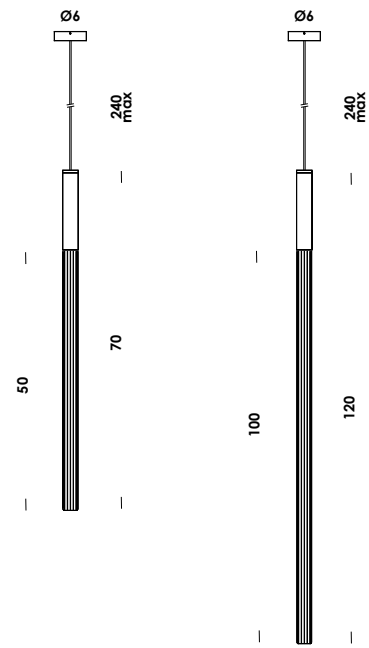

inclusa lampada tubolare vetro pyrex rigato clear led dim / included clear dim led ribbed pyrex glass tubular lamp - E27 - 4w 330lm 2700K

t.30 E27 TUBE 100/so suspension
E27 max 60w - 230V

download
[Istruzioni instructions](#) [3D](#) [data sheet](#)

totalwhite	so03726	
totalblack	so03727	
ottone grezzo - cavo nero raw brass - black cable	so03728	

inclusa lampada tubolare vetro pyrex rigato clear led / included clear led ribbed pyrex glass tubular lamp - E27 - 6,5w 650lm 2700K

t.30 E27 TUBE 100/pl ceiling
E27 max 60w - 230V

download
[Istruzioni instructions](#) [3D](#) [data sheet](#)

totalwhite	pl02084	
totalblack	pl02085	
ottone grezzo - raw brass	pl02086	

inclusa lampada tubolare vetro pyrex rigato clear led / included clear led ribbed pyrex glass tubular lamp - E27 - 6,5w 650lm 2700K