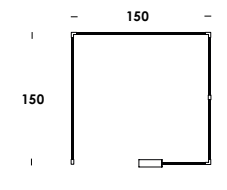

suymuri novanta°
150+150+150+65/sp
dim DALI push
110w 24V 13000lm 3000K - 230V

totalwhite sp01435
totalblack sp01436
verniciato ottone/painted brass sp01437

download
Istruzioni instructions 3D data sheet