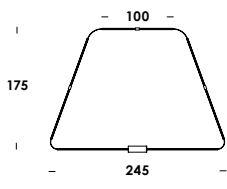

suymuri trapeze low
150+100+150+200/sp
dim DALI push
110w 24V 13000lm 3000K - 230V

totalwhite sp01504
totalblack sp01505
verniciato ottone/painted brass sp01506

download
Istruzioni instructions 3D data sheet