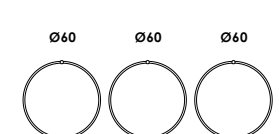

totalwhite sp01456
totalblack sp01457
verniciato ottone/painted brass sp01458

download
Istruzioni instructions 3D data sheet