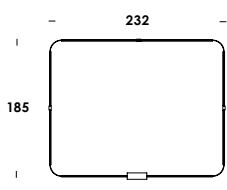

suymuri rectangle
150+190+150+190/sp
dim DALI push
125w 24V 14500lm 3000K - 230V

totalwhite sp01429
totalblack sp01430
verniciato ottone/painted brass sp01431

download
Istruzioni instructions 3D data sheet