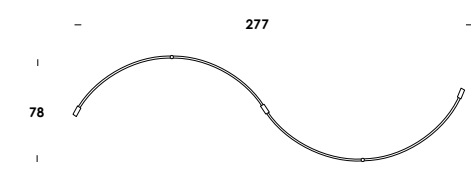

suymuri tondo single
60/sp incasso
dim DALI push
35w 24V 3800lm 3000K - 230V

suymuri waves two
direct/indirect emission
160+160/sp incasso
dim DALI push
62w 24V 7000lm 3000K - 230V