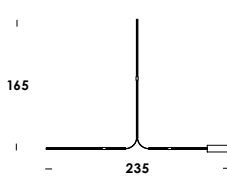

suymuri double elle low
100+150+74/sp
dim DALI push
60w 24V 7000lm 3000K - 230V

totalwhite sp01507
totalblack sp01427
verniciato ottone/painted brass sp01428

download
Istruzioni instructions 3D data sheet