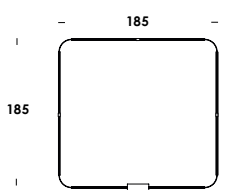

suymuri quadro
150+150+150+150/sp
dim DALI push
110w 24V 12500lm 3000K - 230Vp

totalwhite sp01432
totalblack sp01433
verniciato ottone/painted brass sp01434

download
Istruzioni instructions 3D data sheet