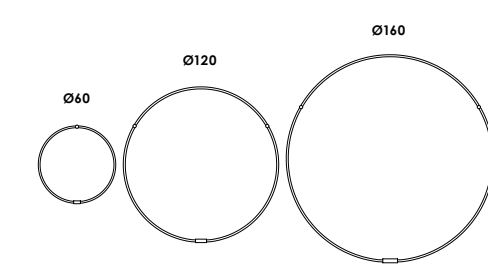

suymuri olympic 60
60+60+60/sp incasso
dim DALI push
105w 24V 11400lm 3000K - 230V

suymuri olympic irregular
60+120+160/sp incasso
dim DALI push
205w 24V 23000lm 3000K - 230V

a richiesta driver esterno con maggiorazione
external driver with surcharge on demand