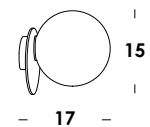

bijoux 10/sp wall/ceiling
G9 max 40w - 230V

download