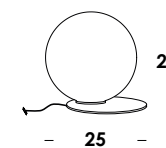

bijoux 20/lp table on/off
E27 max 60w - 230V

download

finiture/finishes codice/code prezzo/price

<i>totalwhite</i> - bianco-latte/opal	lp00729	•
<i>nero spazzolato</i> - bianco-latte - cavo nero	lp00730	•
<i>brushed black-opal</i> - black cable		
<i>cromo</i> - nero - bianco-latte - cavo nero	lp00834	•
<i>chrome</i> - black - opal - black cable		
<i>ottone grezzo</i> - bianco - bianco-latte - cavo bianco	lp00731	•
<i>raw brass</i> - white - opal - white cable		
<i>ottone grezzo</i> - nero - bianco-latte - cavo nero	lp00732	•
<i>raw brass</i> - black - opal - black cable		

inclusa lampada - included lamp
cod. lamled140 - 4w 350lm 3000K

<i>totalwhite</i> - bianco-latte/opal	lp00733	•
<i>nero spazzolato</i> - bianco-latte - cavo nero	lp00734	•
<i>brushed black-opal</i> - black cable		
<i>cromo</i> - nero - bianco-latte - cavo nero	lp00835	•
<i>chrome</i> - black - opal - black cable		
<i>ottone grezzo</i> - bianco - bianco-latte - cavo bianco	lp00735	•
<i>raw brass</i> - white - opal - white cable		
<i>ottone grezzo</i> - nero - bianco-latte - cavo nero	lp00736	•
<i>raw brass</i> - black - opal - black cable		

inclusa lampada - included lamp
cod. lamled120 - 7w 600lm 3000K

<i>totalwhite</i> - bianco-latte/opal	lp00737	•
<i>nero spazzolato</i> - bianco-latte - cavo nero	lp00738	•
<i>brushed black-opal</i> - black cable		
<i>cromo</i> - nero - bianco-latte - cavo nero	lp00836	•
<i>chrome</i> - black - opal - black cable		
<i>ottone grezzo</i> - bianco - bianco-latte - cavo bianco	lp00739	•
<i>raw brass</i> - white - opal - white cable		
<i>ottone grezzo</i> - nero - bianco-latte - cavo nero	lp00740	•
<i>raw brass</i> - black - opal - black cable		

inclusa lampada - included lamp
cod. lamled132 - 9w 900lm 3000K