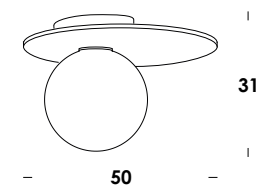

bijoux 50/sp wall/ceiling dim
E27 max 60w - 230V

download

finiture/finishes codice/code prezzo/price

totalwhite - bianco-latte/opal	sp01254	•
nero spazzolato - bianco-latte/brushed black-opal	sp01255	•
cromo - nero - bianco-latte/chrome - black - opal	sp01532	•
ottone grezzo - bianco - bianco-latte/raw brass - white - opal	sp01256	•
ottone grezzo - nero - bianco-latte/raw brass - black - opal	sp01257	•

inclusa lampada - included lamp
cod. lamled140 - 4w 350lm 3000K

totalwhite - bianco-latte/opal	sp01258	•
nero spazzolato - bianco-latte/brushed black-opal	sp01259	•
cromo - nero - bianco-latte/chrome - black - opal	sp01533	•
ottone grezzo - bianco - bianco-latte/raw brass - white - opal	sp01260	•
ottone grezzo - nero - bianco-latte/raw brass - black - opal	sp01261	•

inclusa lampada - included lamp
cod. lamled120 - 7w 600lm 3000K

totalwhite - bianco-latte/opal	sp01262	•
nero spazzolato - bianco-latte/brushed black-opal	sp01263	•
cromo - nero - bianco-latte/chrome - black - opal	sp01534	•
ottone grezzo - bianco - bianco-latte/raw brass - white - opal	sp01264	•
ottone grezzo - nero - bianco-latte/raw brass - black - opal	sp01265	•

inclusa lampada - included lamp
cod. lamled132 - 9w 900lm 3000K

brunito scuro-matt - bianco-latte	sp01426	•
dark old brass-matt - opal		

inclusa lampada dim sabbata / included dim frosted lamp
cod. lamled115 - 12w 1200lm 3000K

dimmerabile utilizzando una lampada dim
dim luminaire using dimmable lamp