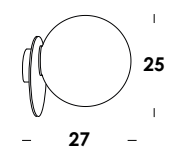

bijoux 20/sp wall/ceiling
E27 max 60w - 230V

download