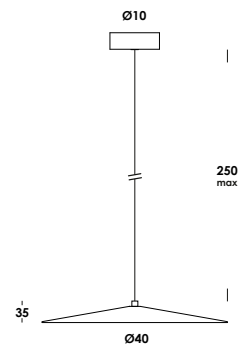

tivoli 30/so suspension
 dim DALI push
 3,5w 350mA 330lm @ 3000K - 230V
 fornito con driver e modulo led
 luminaire contains driver and led

scarica/download

- Istruzioni
instructions
- 3D
- data
sheet

tivoli 40/so suspension
 dim DALI push
 3,5w 350mA 330lm @ 3000K - 230V
 fornito con driver e modulo led
 luminaire contains driver and led