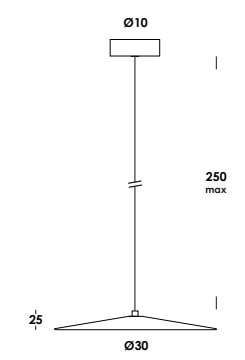

tivoli 30/so suspension
 dim DALI push
 3,5w 350mA 330lm @ 3000K - 230V
 fornito con driver e modulo led
 luminaire contains driver and led

scarica/download

- Istruzioni
instructions
- 3D
- data
sheet

tivoli 40/so suspension
 dim DALI push
 3,5w 350mA 330lm @ 3000K - 230V
 fornito con driver e modulo led
 luminaire contains driver and led