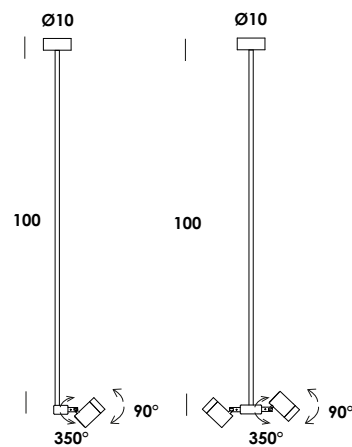

giotto 100/pl ceiling dim DALI push
6w 350mA 840lm 90° @ 3000K - 230V
fornito con driver e modulo led
luminaire contains driver and led

scarica/download

[istruzioni](#)
instructions

[3D](#)

[data sheet](#)

giotto 100/pl2 ceiling dim DALI push
2 x 6w 350mA 1680lm 90° @ 3000K - 230V
fornito con driver e modulo led
luminaire contains driver and led

scarica/download

[istruzioni](#)
instructions

[3D](#)

[data sheet](#)

finiture/finishes codice/code prezzo/price

totalblack	pl02055
filtro colore a richiesta	acc00698