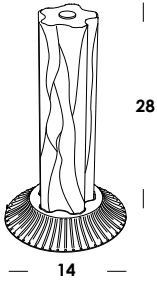

*the millenary processes
of mouth-blown murano
glass and solid brass
fusions still unique in
the world. briccola
table-lamp combine
traditional materials and
modern technology in
contemporary style.*

bricola è una lampada portatile/ricaricabile, 2 dimensioni e altezze con diffusori in vetro murano colore naturale/fumè. la base tonda/quadra in 4 finiture ottone naturale-lucido, ottone naturale-matt, ottone brunito spazzolato-matt, ottone galvanizzato oro antico-matt.

bricola is a portable/rechargeable wall lamp with 2 different sizes and heights, murano glass-diffusers clear/smoked color, round or square-base in 4 finishes: natural brass-polished, natural brass-matt, brushed burnished brass-matt, brass galvanized gold antique-matt.

bricola 28-33 2025

informazioni tecniche - technical infos

bricola 28/lp table led push dim on/off
 long-lasting leds - up to 35.000h
 ricaricabile / rechargeable port usb-type c
 2,5w 3V 500mA 300lm @ 3000K - 230V
 batteria sostituibile / replaceable battery
 3,7V 5000mAh Li-Ion
 cavo di ricarica usb/usb charging cable L. 150cm
 durata 10h / tempo di ricarica 5h circa
 autonomy battery 10h / charging time 5h circa

scarica/download

- istruzioni instructions
- 3D
- data sheet

bricola 33/lp table led push dim on/off
 base quadra/square base
 long-lasting leds - up to 35.000h
 ricaricabile / rechargeable port usb-type c
 2w 3V 500mA 240lm @ 3000K - 230V
 batteria sostituibile / replaceable battery
 3,7V 5000mAh Li-Ion
 cavo di ricarica usb/usb charging cable L. 150cm
 durata 10h / tempo di ricarica 5h circa
 autonomy battery 10h / charging time 5h circa