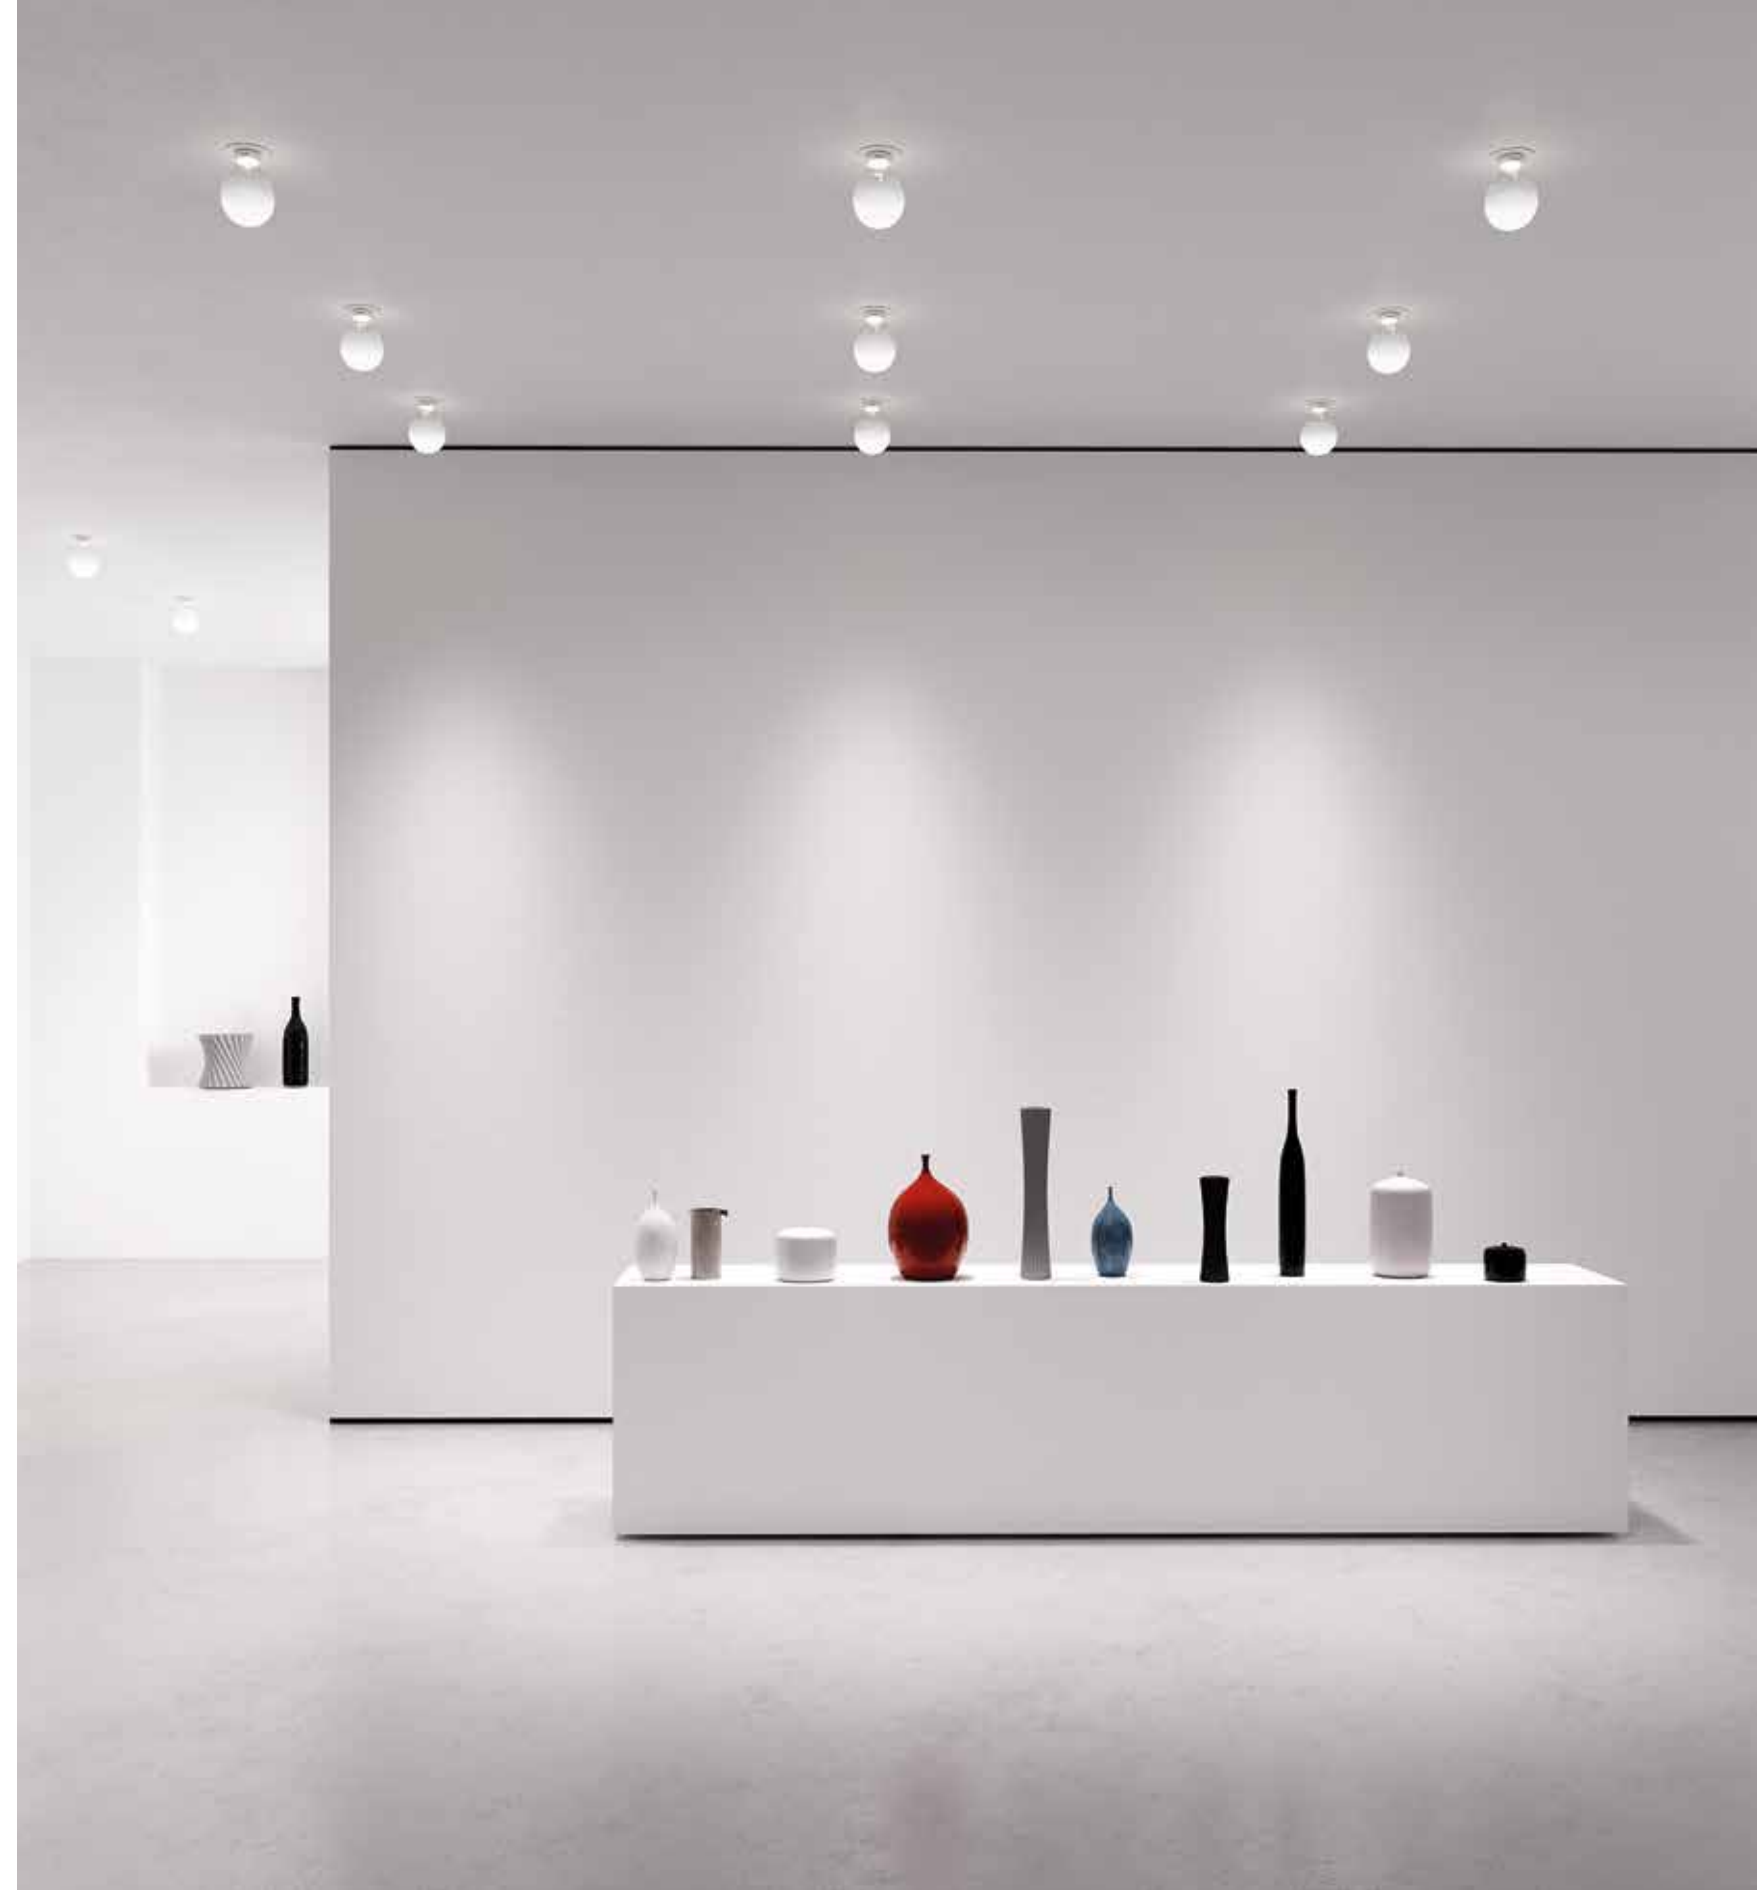

Vesoi

noidrop

shades of light

e-memo

**una goccia
di vetro
soffiato
di diverse
forme che
diffonde
la luce nel
tuo spazio.**

*a drop of blown
glass of different
shapes that
diffuses the light in
your space.*

la forma del diffusore in vetro soffiato di noidrop evocativo della classica lampadina include la moderna tecnologia dall'altissima efficienza luminosa con emissione diffusa e buon comfort visivo.

the blown glass shade of noidrop evokes that the classic light bulb, with high efficiency luminous modern technology, diffused emission and visual comfort.

led technology and artisanal materials come together in the noidrop suspension lamp, a synthesis between luminous efficiency and design, the silhouette and the production itself, recall the ancient glass processes in a sandblasted shaded version that illuminates evenly thanks to the diffusing characteristic of the glass.