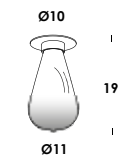

bianco/white
nero/black
verniciato ottone/painted brass

inc00059
inc00060
inc00061

foro/cutout Ø5cm