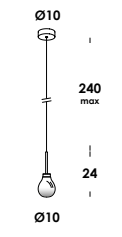

noidrop A10/so suspension
dim triac
5w 500mA 500lm 3000K - 230V
fornito con driver e modulo led
luminaire contains driver and led

download
[Istruzioni instructions](#) [3D](#) [data sheet](#)

<i>totalwhite</i> - cavo trasparente/ clear cable	so03625
nero spazzolato-matt - cavo trasparente black brushed-matt - clear cable	so03626
verniciato ottone - cavo trasparente painted brass - clear cable	so03621