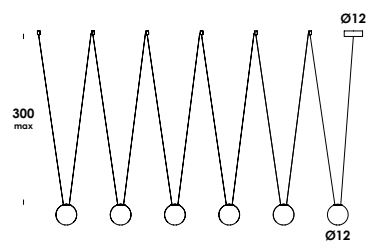

biglia 12/s5 dim 0-10 plus

5 x 3,5w 350mA 1650lm 3000K - 230V
fornito con driver e modulo led
luminaire contains driver and led

download

totalwhite	so03482
totalblack	so03483
rovere sbiancato - bianco - cavo bianco white oak wood - white - white cable	so03484
rovere t.wengè - nero - cavo nero t.wengè painted oak - black - black cable	so03485

biglia 12/s6 dim 0-10

6 x 3w 700mA 1620lm 3000K - 230V
fornito con driver e modulo led
luminaire contains driver and led

download

totalwhite	so01624
totalblack	so01625
rovere sbiancato - bianco - cavo bianco white oak wood - white - white cable	so01626
rovere t.wengè - nero - cavo nero t.wengè painted oak - black - black cable	so01627

biglia 12/s6 dim 0-10 plus

6 x 3,5w 350mA 1980lm 3000K - 230V
fornito con driver e modulo led
luminaire contains driver and led

download

totalwhite	so03486
totalblack	so03487
rovere sbiancato - bianco - cavo bianco white oak wood - white - white cable	so03488
rovere t.wengè - nero - cavo nero t.wengè painted oak - black - black cable	so03489

a richiesta driver dali con maggiorazione
dali driver with surcharge on demand

altri colori cavo coassiale: giallo, rosso, verde, arancio, trasparente e marrone
others coaxial cable colors: yellow, red, green, orange, clear and brown