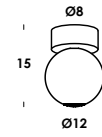

biglia 12/pl dim 0-10
3w 700mA 270lm 3000K - 230V
fornito con driver e modulo led
luminaire contains driver and led

download

finiture/finishes	codice/code	prezzo/price
<i>totalwhite</i>	p102043	
<i>totalblack</i>	p102044	
rovere sbiancato - bianco white oak wood - white	p102045	
rovere t.wengè - nero t.wengè painted oak - black	p102046	

biglia 12/incasso dim 0-10
3w 700mA 270lm 3000K - 230V
fornito con driver e modulo led
luminaire contains driver and led

download

finiture/finishes	codice/code	prezzo/price
<i>totalwhite</i>	inc00117	
<i>totalblack</i>	inc00118	
rovere sbiancato - bianco white oak wood - white	inc00119	
rovere t.wengè - nero t.wengè painted oak - black	inc00120	

a richiesta versione **plus** 3.5w 350mA 330lm 3000K - 230V con maggiorazione
plus version 3.5w 350mA 330lm 3000K - 230V with surcharge on demand