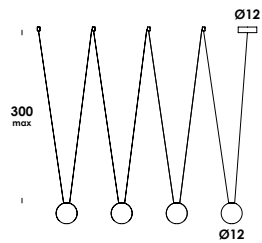

biglia 12/s5 dim 0-10 plus

5 x 3,5w 350mA 1650lm 3000K - 230V
fornito con driver e modulo led
luminaire contains driver and led

download

totalwhite	so03482
totalblack	so03483
rovere sbiancato - bianco - cavo bianco white oak wood - white - white cable	so03484
rovere t.wengè - nero - cavo nero t.wengè painted oak - black - black cable	so03485

biglia 12/s6 dim 0-10

6 x 3w 700mA 1620lm 3000K - 230V
fornito con driver e modulo led
luminaire contains driver and led

download

totalwhite	so01624
totalblack	so01625
rovere sbiancato - bianco - cavo bianco white oak wood - white - white cable	so01626
rovere t.wengè - nero - cavo nero t.wengè painted oak - black - black cable	so01627

biglia 12/s6 dim 0-10 plus

6 x 3,5w 350mA 1980lm 3000K - 230V
fornito con driver e modulo led
luminaire contains driver and led

download

totalwhite	so03486
totalblack	so03487
rovere sbiancato - bianco - cavo bianco white oak wood - white - white cable	so03488
rovere t.wengè - nero - cavo nero t.wengè painted oak - black - black cable	so03489

a richiesta driver dali con maggiorazione
dali driver with surcharge on demand

altri colori cavo coassiale: giallo, rosso, verde, arancio, trasparente e marrone
others coaxial cable colors: yellow, red, green, orange, clear and brown