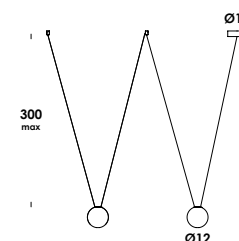

biglia 12/s2 dim 0-10
2 x 3w 700mA 540lm 3000K - 230V
fornito con driver e modulo led
luminaire contains driver and led

download
[Istruzioni](#) [3D](#) [data sheet](#)

biglia 12/s2 dim 0-10 *plus*
2 x 3,5w 350mA 660lm 3000K - 230V
fornito con driver e modulo led
luminaire contains driver and led

download
[Istruzioni](#) [3D](#) [data sheet](#)