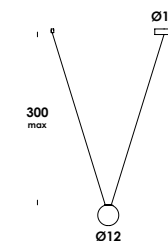

biglia 12/so dim 0-10
3w 700mA 270lm 3000K - 230V
fornito con driver e modulo led
luminaire contains driver and led

download
[Istruzioni](#) [3D](#) [data sheet](#)

biglia 12/so dim 0-10 *plus*
3,5w 350mA 330lm 3000K - 230V
fornito con driver e modulo led
luminaire contains driver and led

download
[Istruzioni](#) [3D](#) [data sheet](#)