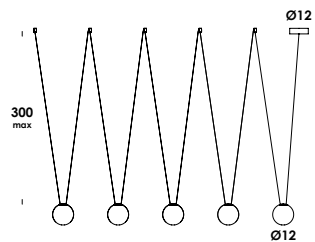

biglia 12/s5 dim 0-10 plus

5 x 3,5w 350mA 1650lm 3000K - 230V
fornito con driver e modulo led
luminaire contains driver and led

download

totalwhite	so03482
totalblack	so03483
rovere sbiancato - bianco - cavo bianco white oak wood - white - white cable	so03484
rovere t.wengè - nero - cavo nero t.wengè painted oak - black - black cable	so03485

biglia 12/s6 dim 0-10

6 x 3w 700mA 1620lm 3000K - 230V
fornito con driver e modulo led
luminaire contains driver and led

download

totalwhite	so01624
totalblack	so01625
rovere sbiancato - bianco - cavo bianco white oak wood - white - white cable	so01626
rovere t.wengè - nero - cavo nero t.wengè painted oak - black - black cable	so01627

biglia 12/s6 dim 0-10 plus

6 x 3,5w 350mA 1980lm 3000K - 230V
fornito con driver e modulo led
luminaire contains driver and led

download

totalwhite	so03486
totalblack	so03487
rovere sbiancato - bianco - cavo bianco white oak wood - white - white cable	so03488
rovere t.wengè - nero - cavo nero t.wengè painted oak - black - black cable	so03489

a richiesta driver dali con maggiorazione
dali driver with surcharge on demand

altri colori cavo coassiale: giallo, rosso, verde, arancio, trasparente e marrone
others coaxial cable colors: yellow, red, green, orange, clear and brown