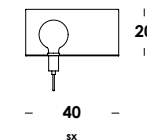

hob 40/ap sx
E27 max 60w - 230V
compatibile con lampade classe E→A+
compatible with lamps class E→A+

download

[istruzioni](#)
instructions

[3D](#)

[data](#)
sheet

totalwhite	ap00728
totalblack	ap00729
ottonato brunito spazzolato-matt - cavo nero	ap00730
old brass brushed-matt - black cable