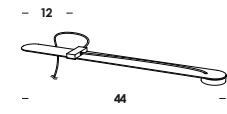

tra ilibri 2019 - 2022

tra ilibri 40/ap led on/off
3w 700mA 270lm 3000K - 230V
fornito con driver e modulo led
luminaire contains driver and led

download

[Istruzioni instructions](#)
[3D](#)
[data sheet](#)