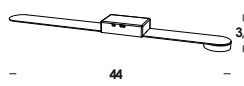

tra ilibri è una lampada da parete o da appoggio ideale per la lettura con struttura in acciaio o ottone, finiture verniciato o ottone grezzo. comando *on/off* su cavo e *driver* su spina. modulo *led* integrato. anche in versione *E27 on/off*. disponibile in versione ricaricabile con modulo *led* dimmerabile e comando *on/off* su struttura.

tra ilibri is a wall lamp ideal for reading with steel or brass structure, finishes painted or raw brass. *on/off* control on cable and driver on plug. integrated led module. also in the *E27 on/off* version. available rechargeable version with dimmable led module and *on/off* control on the structure.

tra ilibri 2019 - 2022

tra ilibri 40/ap led on/off
3w 700mA 270lm 3000K - 230V
fornito con driver e modulo led
luminaire contains driver and led

download

[Istruzioni instructions](#)
[3D](#)
[data sheet](#)

tra ilibri 40/ap on/off
E27 max 60w - 230V

download

[Istruzioni instructions](#)
[3D](#)
[data sheet](#)

tra ilibri 40/ap dim led on/off
ricaricabile / rechargeable usb-c
1,2w 3,7V-2400mAh 185lm 3000K - 230V
durata circa 12h - tempo di ricarica 5h
autonomy battery 12h - charging time 5h

download

[Istruzioni instructions](#)
[3D](#)
[data sheet](#)

more

finiture/finishes	codice/code
totalwhite	ap01086
nero spazzolato-matt/black brushed-matt	ap01087
ottinato brunito spazzolato-matt	ap01090
old brassed brushed-matt	
ottone grezzo - bianco/raw brass - white	ap01088
ottone grezzo - nero/raw brass - black	ap01089

a richiesta 2700/4000K
2700/4000K on demand

totalwhite	ap01091
nero spazzolato-matt/black brushed-matt	ap01092
ottinato brunito spazzolato-matt	ap01095
old brassed brushed-matt	
ottone grezzo - bianco/raw brass - white	ap01093
ottone grezzo - nero/raw brass - black	ap01094