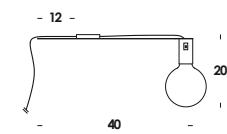

tra ilibri 40/ap on/off
E27 max 60w - 230V

download

[Istruzioni instructions](#)
[3D](#)
[data sheet](#)