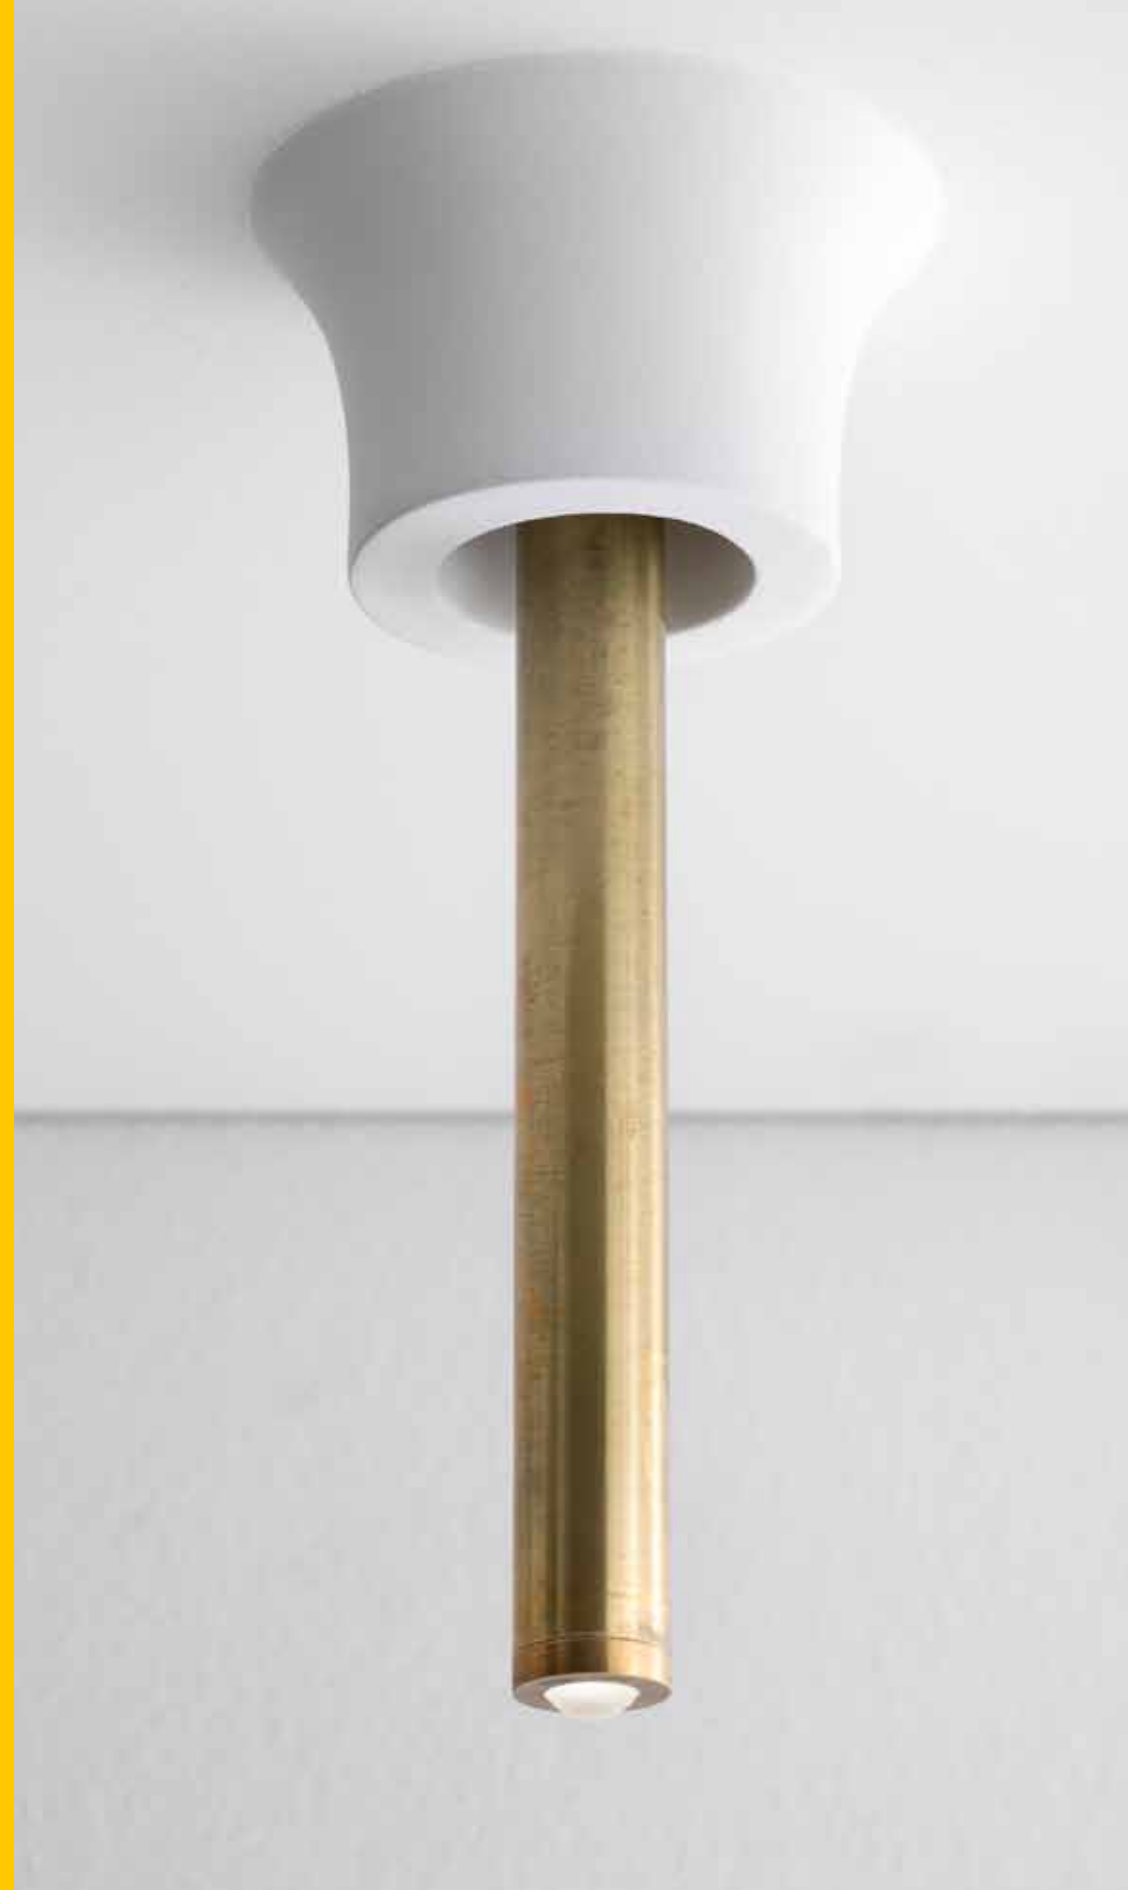

incasso **treunoquattro**

l'essenza del progetto

A minimalist, white gallery space with two recessed ceiling lights. A large, black, sans-serif text projection is displayed on the wall, reading "a designer is a planner with an aesthetic sense". The text is slanted upwards from left to right. The floor is also white, and the overall atmosphere is clean and modern.

*recessed luminaire that
can be integrated into
different types of private,
public and commercial
environments. the
particular shape of the
natural plaster body
perfectly integrated into
the false ceiling and the
brass or black tube that
contains the light source
gives it originality.*

*a convex
structure with
direct light
to make it
special and
give character
and style to the
common central
light point that
we often find in
our homes, or
to highlight an
area of the living
context.*

lo spot **treunoquattro** è un incasso con corpo in gesso a scomparsa nel controsoffitto o controparete con modulo *led* integrato dimmerabile. diffusore in pmma opale antiriflesso. spot 314 è disponibile in due potenze da 3,5w e *plus* da 6w per prestazioni ancora migliori ed altissima efficienza. disponibile anche in versione tubetto verniciato nero o ottone naturale, con lunghezza 11,5cm, diametro 12mm e potenza 4w.