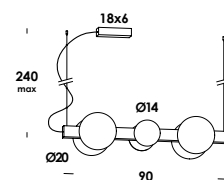

ics 90/so wide
 4 E27 max 60w - 230V
 2 G9 max 40w - 230V

download

finiture/finishes	codice/code	
totalwhite - bianco-latte/opal	so01472	•
totalblack - bianco-latte/opal	so01474	•
ottone grezzo - bianco - bianco-latte - cavo bianco raw brass - white - opal - white cable	so01567	•
ottone grezzo - nero - bianco-latte - cavo nero raw brass - black - opal - black cable	so01476	•