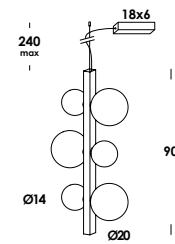

ics 90/so long
3 E27 max 60w - 230V
3 G9 max 40w - 230V

download

finiture/finishes	codice/code	
totalwhite - bianco-latte/opal	so01358	•
totalblack - bianco-latte/opal	so01360	•
ottone grezzo - bianco - bianco-latte - cavo bianco raw brass - white - opal - white cable	so01573	•
ottone grezzo - nero - bianco-latte - cavo nero raw brass - black - opal - black cable	so01362	•