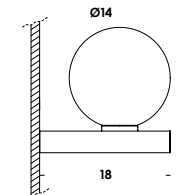

ics è un apparecchio a parete, pavimento, soffitto e a sospensione regolabile in altezza su cavi di tenuta in acciaio. struttura in alluminio o ottone. finiture verniciato o ottone grezzo. diffusore in vetro soffiato bianco-latte triplex o trasparente. lampada led inclusa. versione a parete disponibile anche con modulo led dimmerabile da remoto.

ics is a wall, floor, ceiling and suspension luminaire adjustable in height on iron wires. structure in aluminum or brass. finishes painted or raw brass. diffuser in blown glass opal triplex or clear. led lamp included. wall version available with remotely dimmable led module.

ics 2017 - 2018

ics 12/ap 230V dim triac led
6w 350mA 840lm 180° 3000K - 230V
fornito con driver e modulo led
luminaire contains driver and led

download

ics 18/ap 230V dim triac led
6w 350mA 840lm 180° 3000K - 230V
fornito con driver e modulo led
luminaire contains driver and led

download

ics 12/ap
G9 max 40w - 230V

download

ics 18/ap
G9 max 40w - 230V

download

more

finiture/finishes codice/code

totalwhite	ap00959
totalblack	ap00961
ottone grezzo/raw brass	ap00963

totalwhite	ap00975
totalblack	ap00977
ottone grezzo/raw brass	ap00979

a richiesta 2700/4000K
2700/4000K on demand

totalwhite - bianco-latte/opal	ap00951	•
totalblack - bianco-latte/opal	ap00953	•
ottone grezzo - bianco - bianco-latte	ap00955	•
raw brass - white - opal		
ottone grezzo - nero - bianco-latte	ap00957	•
raw brass - black - opal		

inclusa lampada led cod. lamled140 - 4w 350lm 3000K
included led lamp code lamled140 - 4w 350lm 3000K

totalwhite - bianco-latte/opal	ap00967	•
totalblack - bianco-latte/opal	ap00969	•
ottone grezzo - bianco - bianco-latte	ap00971	•
raw brass - white - opal		
ottone grezzo - nero - bianco-latte	ap00973	•
raw brass - black - opal