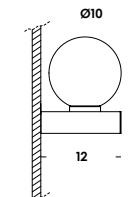

ics 18/ap 230V dim triac led
6w 350mA 840lm 180° 3000K - 230V
fornito con driver e modulo led
luminaire contains driver and led

download