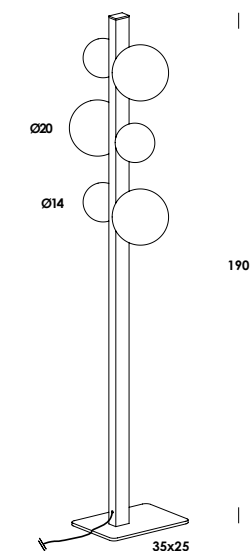

include lampade led cod. G9 lamled120 - E27 lamled132
included led lamps code G9 lamled120 - E27 lamled132