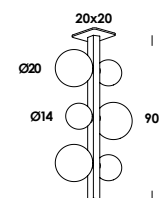

ics 90/so wide
 4 E27 max 60w - 230V
 2 G9 max 40w - 230V

download

finiture/finishes	codice/code	
totalwhite - bianco-latte/opal	so01472	•
totalblack - bianco-latte/opal	so01474	•
ottone grezzo - bianco - bianco-latte - cavo bianco raw brass - white - opal - white cable	so01567	•
ottone grezzo - nero - bianco-latte - cavo nero raw brass - black - opal - black cable	so01476	•