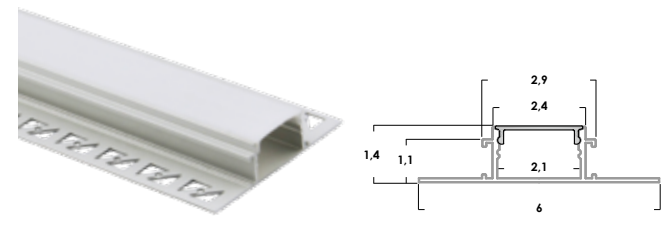

intothewall 200-28/incasso
lineare taglio parete-soffitto/
linear wall-ceiling cut - dim 0-10
40w 24V 5600lm 3000K - 230V
fornito con driver e modulo led-strip
luminaire contains driver and led-strip

download
[Istruzioni instructions](#) [3D](#) [data sheet](#)

anodizzato/anodised - PMMA opale/opal inc00121