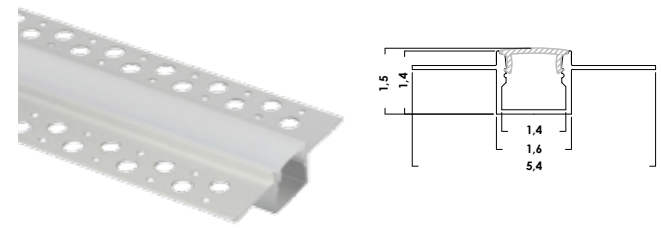

intothewall 2022

finiture/finishes codice/code

intothewall 200-16/incasso
lineare taglio parete-soffitto/
linear wall-ceiling cut - dim 0-10
40w 24V 5600lm 3000K - 230V
fornito con driver e modulo led-strip
luminaire contains driver and led-strip

download
[Istruzioni instructions](#) [3D](#) [data sheet](#)

anodizzato/anodised - PMMA opale/opal inc00120