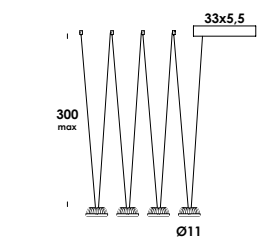

ar111 - 11/s4 dim triac plus
4 x 30w 700mA 12320lm 60° 2700K - 230V
fornito con *driver* e modulo *led*
luminaire contains driver and led

download