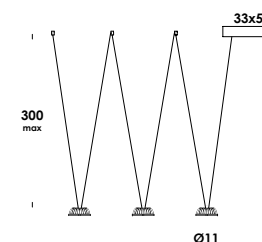

ar111 - 11/s3 dim triac plus
3 x 30w 700mA 9240lm 60° 2700K - 230V
fornito con *driver* e modulo *led*
luminaire contains driver and led

download