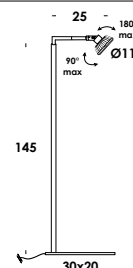

ar111 - 145/ph dim triac on/off
30w 700mA 3080lm 60° 2700K - 230V
fornito con driver e modulo led
luminaire contains driver and led

download