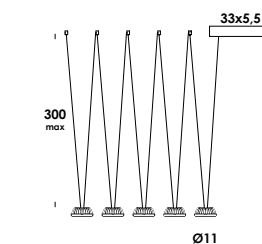

ar111 - 11/s5 dim triac plus
5 x 30w 700mA 15400lm 60° 2700K - 230V
fornito con *driver* e modulo *led*
luminaire contains driver and led

download