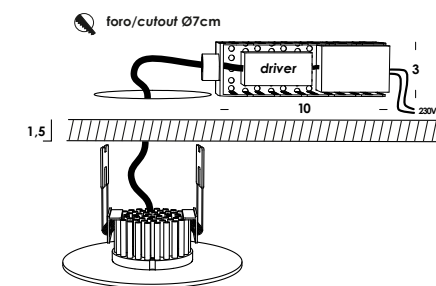

## incasso quattrozerozero 2022

foro/cutout Ø7cm

**quattrozerozero/incasso** dim triac  
 6w 350mA 840lm 60° 3000K - 230V  
 fornito con driver e modulo led  
 luminaire contains driver and led

download

finiture/finishes	codice/code
bianco/white	inc00112
nero/black	inc00113
bordeaux	inc00116
verniciato ottone/painted brass	inc00114