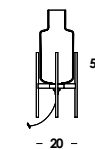

apparecchio da tavolo, a parete e a sospensione con struttura in acciaio o ottone. finiture verniciato, galvanizzato o ottone lucido. diffusore in vetro soffiato naturale o con parziale decoro in 3 differenti forme.

table, walle and suspension luminaire adjustable in lenght on a special electric cable. iron structure or brass. finishes painted, galvanized or natural polished. blow glass diffuser in natural clear or fumè. also with partial decor.

ambarabà-cicì-cocò 2017

more

ambarabà 25/lp on/off
E27 max 60w - 230V
compatibile con lampade classe C→A+
compatible with lamps class C→A+

download

finiture/finishes codice/code prezzo/price

totalwhite - colore del diffusore a scelta totalwhite - color diffuser at your choice	Ip00644
totalblack - colore del diffusore a scelta totalblack - color diffuser at your choice	Ip00645
ottinato brunito spazzolato-matt - cavo nero colore del diffusore a scelta old brassed brushed-matt - black cable color diffuser at your choice	Ip00647
verniciato ottone - cavo nero colore del diffusore a scelta painted brass - black cable color diffuser at your choice	Ip00646

cicì 20/lp on/off
E27 max 60w - 230V
compatibile con lampade classe C→A+
compatible with lamps class C→A+

download

totalwhite - colore del diffusore a scelta totalwhite - color diffuser at your choice	Ip00649
totalblack - colore del diffusore a scelta totalblack - color diffuser at your choice	Ip00650
ottinato brunito spazzolato-matt - cavo nero colore del diffusore a scelta old brassed brushed-matt - black cable color diffuser at your choice	Ip00652
verniciato ottone - cavo nero colore del diffusore a scelta painted brass - black cable color diffuser at your choice	Ip00651