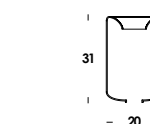

318 accessorio ambarabà

vetro diffusore/glass diffuser

codice/code	prezzo/price
trasparente/clear	acc00601 140,00
fumè/smoked glass	acc00602 140,00
trasparente-bianco/clear-white	acc00603 160,00
trasparente-arancio/clear-orange	acc00604 160,00
trasparente-grigio/clear-grey	acc00605 160,00
trasparente-bronzo-matt/clear-bronze-matt	acc00606 160,00