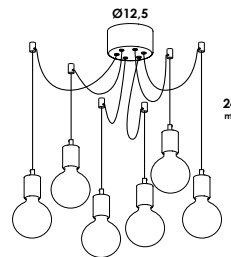

idea 14/s6 dec.
6 E27 max 60w - 230V
compatibile con lampade classe E→A+
compatible lamps class E→A+

download

finiture/finishes	codice/code	prezzo/price
totalwhite	so00345	
totalblack	so00344	
Cromo - colori cavi a scelta /chrome - color cables choice	so00343	
brunito verniciato - cavo nero/old brass painted - black cable	so00853	
ottone grezzo - cavo nero	so01437	
raw brass - black cable		

a richiesta versione ad incasso con maggiorazione
version recessed with surcharge on demand

a richiesta on/off su portalampade con maggiorazione
on/off switch on socket with surcharge on demand

a richiesta altro numero di luci
other number of lights on demand