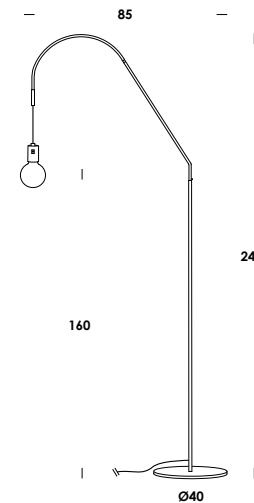

idea 85/ph on/off
E27 max 60w - 230V
compatibile con lampade classe E→A+
compatible lamps class E→A+

download

finiture/finishes	codice/code	prezzo/price

totalwhite	ph00143	
totalblack	ph00144	
verniciato ottone - nero - cavo nero	ph00145	
painted brass - black - black cable		

altri colori cavo a richiesta
others colors cable on demand