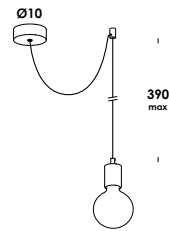

idea 10/so dec.
E27 max 60w - 230V
compatibile con lampade classe E→A+
compatible lamps class E→A+

download

finiture/finishes	codice/code	prezzo/price
totalwhite	so00337	
totalblack	so00336	
Cromo - colori cavi a scelta /chrome - color cables choice	so00334	
brunito verniciato - cavo nero/old brass painted - black cable	so00335	
ottone grezzo - cavo nero	so01445	
raw brass - black cable