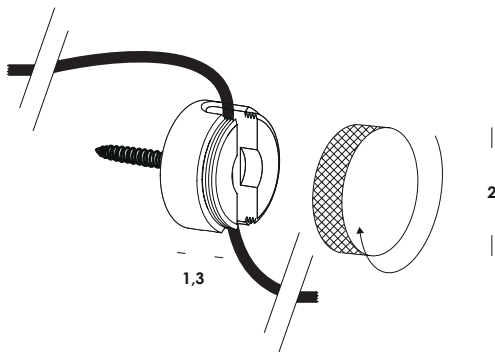

istruzioni per il montaggio

1) fissare al soffitto o alla parete nel punto desiderato l'accessorio "A" con il tassello a pressione fornito;
2) far passare il cavo "C" all'interno dell'accessorio "A";
3) avvitare la copertura "P" sull'accessori "A".

assembly instructions

1) attach the accessory "A" to the ceiling or wall at the desired point with the supplied fasteners;
2) pass the "C" cable inside the "A" accessory;
3) screw the cover "P" on accessory "A".

vesoi.com

with compliments of vesoi-italia

211 accessorio fissaggio per cavo elettrico parete/soffitto

F.I. 29/2017

accessorio in alluminio o nylon per fissaggio cavo elettrico max
Ø 0,6cm parete/soffitto dimensioni 2x1,3cm - rif. ideamillecinquecento
aluminium or nylon accessory for wall-ceiling fixing electric cable
max Ø 0,6cm dimensions 2x1,3cm-screw anchor included-rif. ideamillecinquecento

finiture/finishes

bianco/white	acc00115
nero/black	acc00114
cromo/chrome	acc00113
oro/gold	acc00462
brunito verniciato/old brass painted	acc00461
ottone grezzo non trattato/ raw brass untreated	acc00581