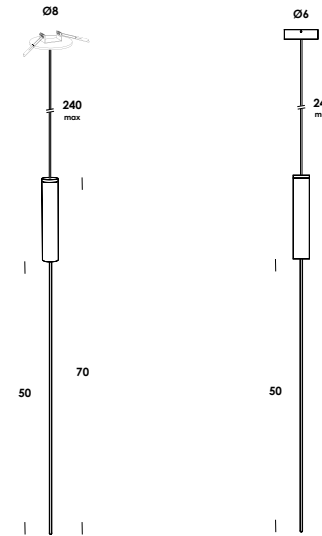

t.30 2026

versione incasso a richiesta
recessed version on demand

t.30 50/so filament suspension
dim triac
4w 330lm 2700K - 230V

download

finiture/finishes	codice/code	prezzo/price
totalwhite	so03705	
totalblack	so03706	
ottone grezzo - cavo nero raw brass - black cable	so03707