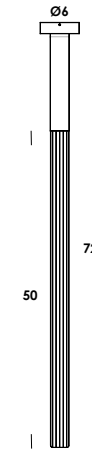

a thin led filament becomes the absolute protagonist. t.30 is a proposal that radically interprets the relationship between light and space: a vertical, essential, and precise luminous sign that naturally traverses the space. The fixture is born from a process of subtraction, eliminating every superfluous element and transforming light into a pure gesture.

t.30 2026

versione incasso a richiesta
recessed version on demand

t.30 50/so filament suspension
dim triac
4w 330lm 2700K - 230V

download

finiture/finishes	codice/code	prezzo/price
totalwhite	so03705	
totalblack	so03706	
ottone grezzo - cavo nero raw brass - black cable	so03707	

versione incasso a richiesta
recessed version on demand

t.30 100/so filament suspension
dim triac
4w 500lm 2700K - 230V

download

totalwhite	so03708	
totalblack	so03709	
ottone grezzo - cavo nero raw brass - black cable	so03710	

t.30 50/pl filament ceiling
dim triac
4w 330lm 2700K - 230V

download

finiture/finishes	codice/code	prezzo/price
totalwhite	pl02063	
totalblack	pl02064	
ottone grezzo - cavo nero raw brass - black cable	pl02065	