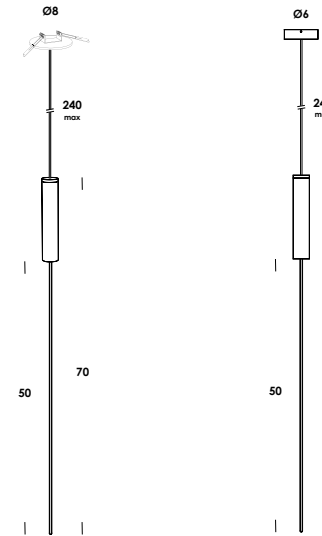

t.30 2026

versione incasso a richiesta
recessed version on demand

t.30 50/so filament suspension
dim triac
4w 330lm 2700K - 230V

download

finiture/finishes	codice/code	prezzo/price
totalwhite	so03705	
totalblack	so03706	
ottone grezzo - cavo nero raw brass - black cable	so03707